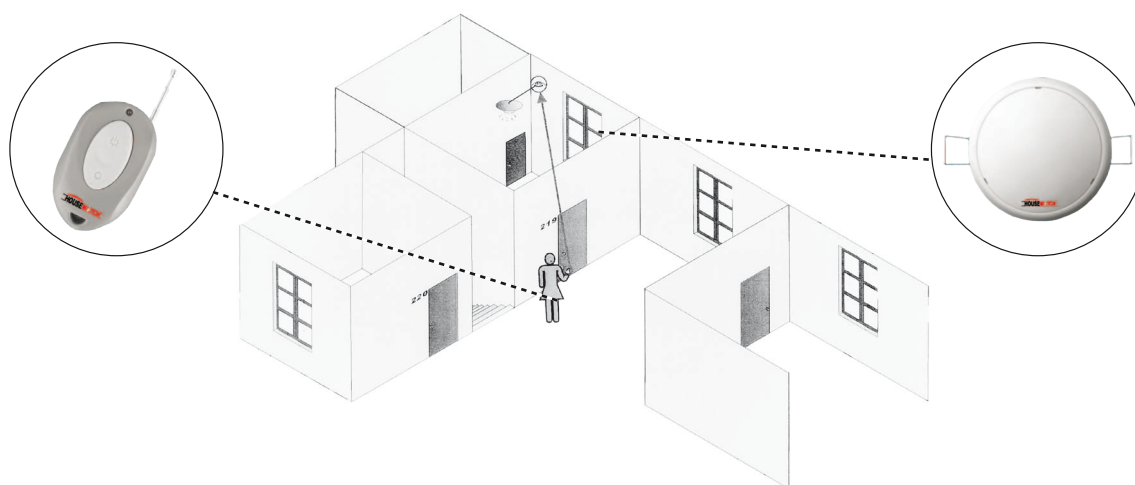

HOME AUTOMATION WIRELESS TRANSMITTER / RECEIVER FOR 240V

RF-150D Receiver (Down Light Type)
Model No. 55-070

FEATURES

- 240V 50Hz
- IP20
- Colour White
- Switching Load 6A (max) Voltage Free Contact
- Reception Range (In Open Air) Approx. 50m
- Operation Temp 0°C – +45°C

APPLICATIONS

- Outdoor or indoor lighting
- Tennis Courts
- Sheds
- Garden Lighting

TF-69 Mini Handheld Transmitter
Model No. 55-069

FEATURES

- 12V DC (A23 Battery)
- IP40
- Colour Dark Grey
- Transmission Range (In Open Air) Approx. 50m
- Operation Temp 0°C – +45°C

“Turn on the light before you enter the house.”