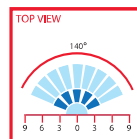

SPECIFICATIONS

- 1 x 10W LED lamp
- Wall mount
- 180 degree adjustable sensor
- Detecting Method: Passive Infrared Sensor
- Detection Range: 9m (side), 12m (front)
- Detection Angle: 140°
- Time On Adjustment: 5 seconds to 5 minutes
- Lux Setting: 0 – 1000Lux
- Light Intensity: 1000 Lumens
- Colour Temperature: 5000K
- SMD: Seoul/Cree
- Voltage: 100 – 240V AC 50Hz
- Operating Temp: -20°C to +50°C
- Environmental Protection: IP54 (outdoor use)

New quick connect junction box with front cover access

- 1000 Lumens
- Timing & Lux adjustments
- SMD: Seoul/CREE
- Stainless steel screws