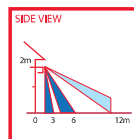

SPECIFICATIONS

- 1 x 10W LED lamp
- Wall mount
- 180 degree adjustable sensor
- Detecting Method: Passive Infrared Sensor
- Detection Range: 9m (side), 12m (front)
- Detection Angle: 140°
- Time On Adjustment: 5 seconds to 5 minutes
- Lux Setting: 0 – 1000Lux
- Light Intensity: 1000 Lumens
- Colour Temperature: 5000K
- SMD: Seoul/Cree
- Voltage: 100 – 240V AC 50Hz
- Operating Temp: -20°C to +50°C
- Environmental Protection: IP54 (outdoor use)

New quick connect junction box with front cover access

- 1000 Lumens
- Timing & Lux adjustments
- SMD: Seoul/CREE
- Stainless steel screws